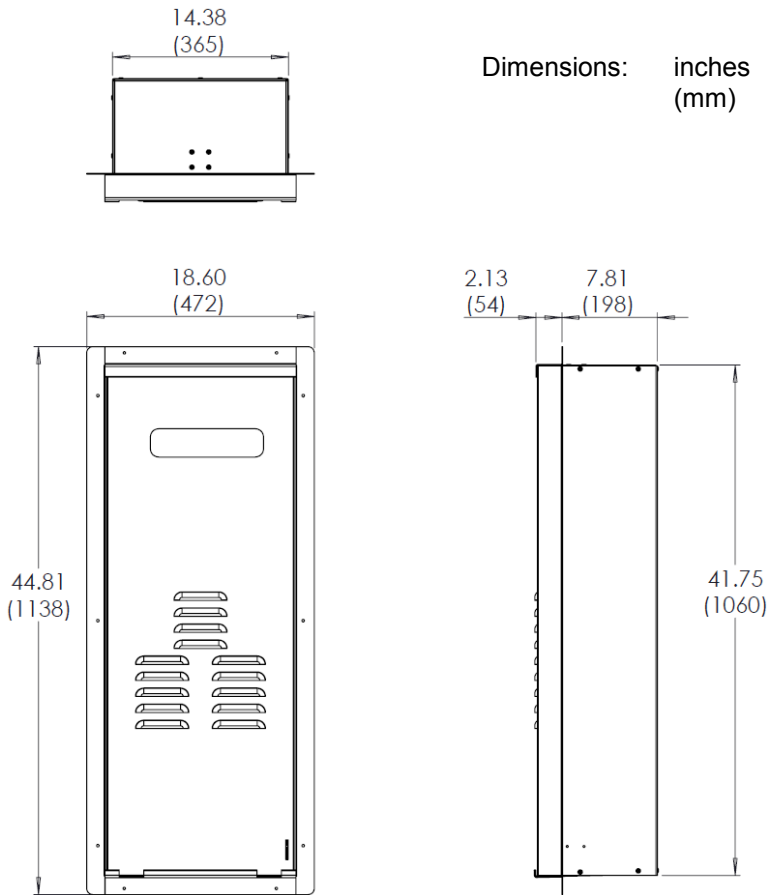

RGB-25U-MSAL Recess Box

For outdoor models:

RL94e • REU-VC2837WD-US

RL75e • REU-VC2528WD-US

V94e • REU-VC2837W-US

V75e • REU-VC2528W-US

V65e • REU-VC2525W-US

Material: Aluminum, Powder Coated

Color: White

- ⇒ Aluminum construction to eliminate corrosion and reduce weight.
- ⇒ Protects the appliance from wind, weather, and unwanted tampering.
- ⇒ Integrated, seamless moisture-seal flange for easy installation and maximum protection from moisture infiltration.
- ⇒ Recesses the appliance into the wall.
- ⇒ Hides the appliance from view.
- ⇒ Drain holes located at the front of the box for improved draining capabilities in flush mounted installations.
- ⇒ Includes lock ring for increased security.
- ⇒ Removable door allows easy access for servicing.