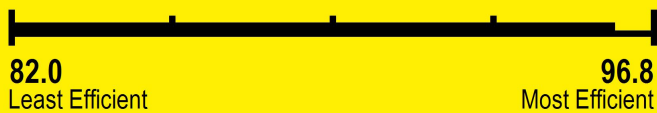

# ENERGYGUIDE

Boiler  
Water  
Natural Gas, Propane Gas

RINNAI  
Model (I90S) REB-A2600FF-US

Efficiency Rating (AFUE)\*

95.9

Range of Similar Models  
\* Annual Fuel Utilization Efficiency

For energy cost info, visit  
[productinfo.energy.gov](http://productinfo.energy.gov)