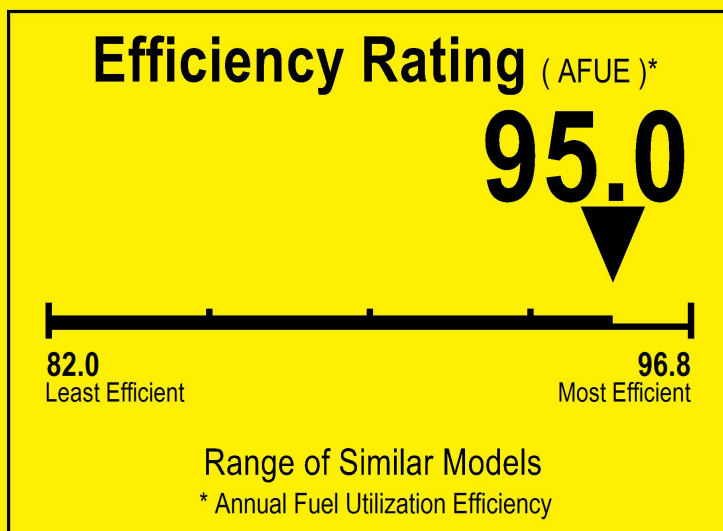

U.S. Government

Federal law prohibits removal of this label before consumer purchase.

ENERGYGUIDE

Boiler
Water
Natural Gas, Propane Gas

RINNAI
Model M090C

For energy cost info, visit
productinfo.energy.gov